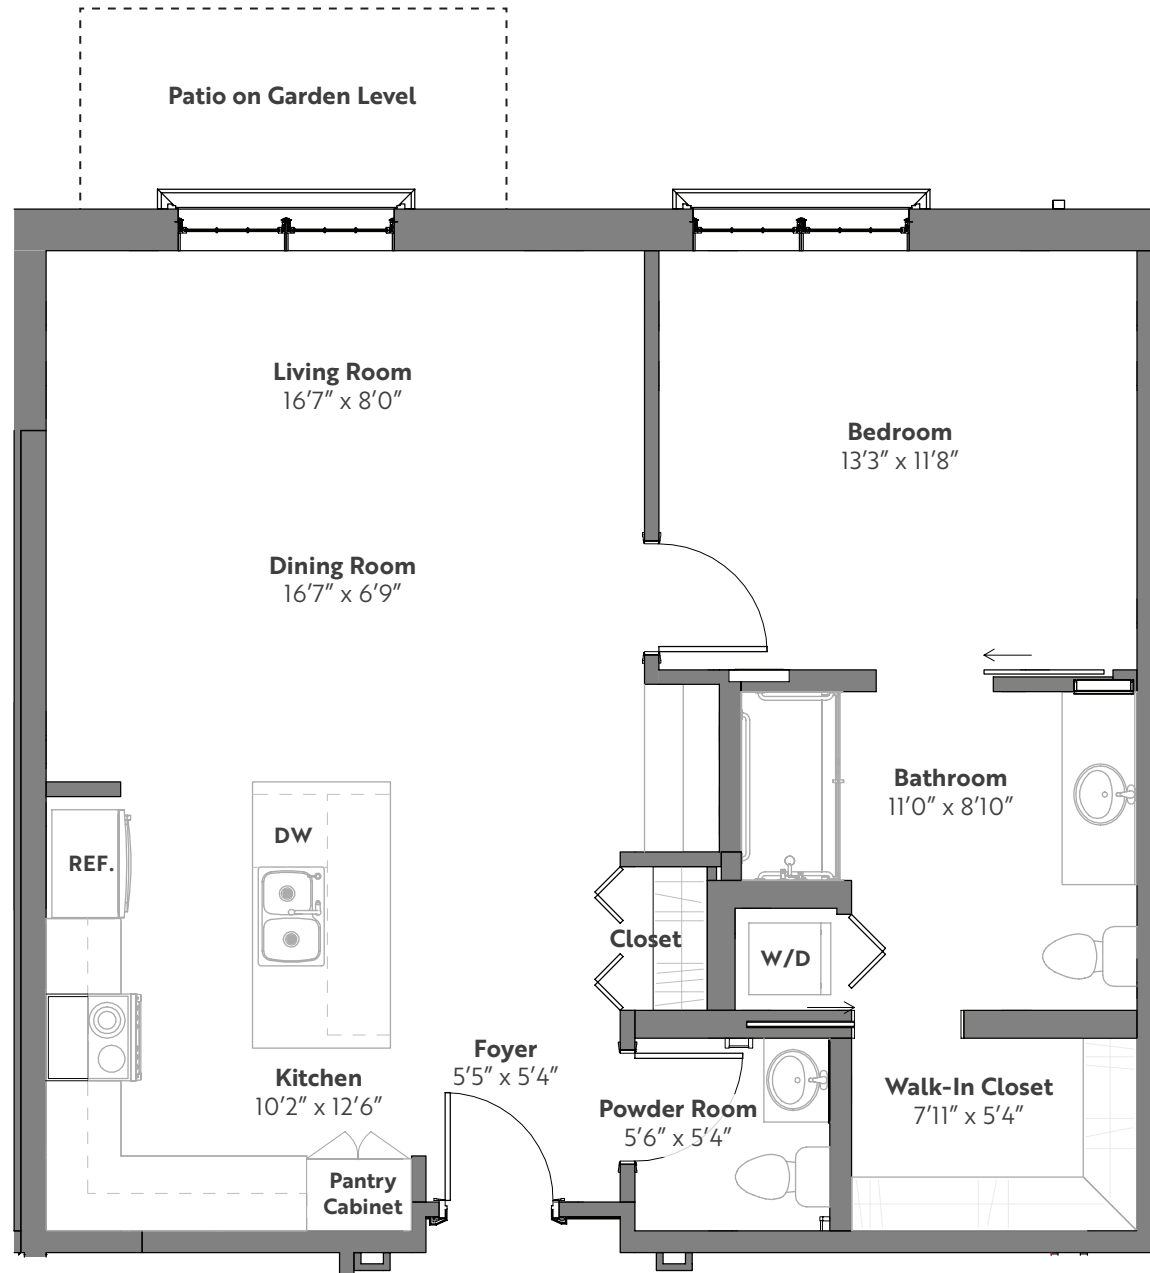

Poplar 1 BEDROOM • 887 SQ. FT.

Final dimensions and configurations may vary from this plan.